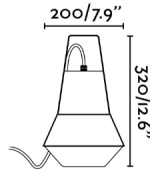

General characteristics

| | |
|--------------|-------------|
| Fixation | Table, Post |
| Type | II |
| IP | 54 |
| voltage | 100V-240V |
| Hertz | 50/60Hz |
| Cable meters | 5000mm |
| Power | 15W |

Material