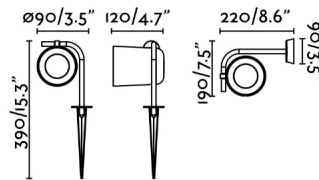

FLOW is a beige lamp with a stake for outdoor lighting. It is a design by Alegre Design characterized by the original way of linking the body with the bulb. FLOW is designed for decorative garden lighting .

General characteristics

Fixation	Wall, Floor, Ceiling
Type	II
IP	65
voltage	100V-240V
Hertz	50/60Hz
Cable meters	2500mm
Upwards Vertical orientation	↻ 160
Downwards vertical orientation	↻ 180
Horizontal orientation	↻ 360
Power	5W