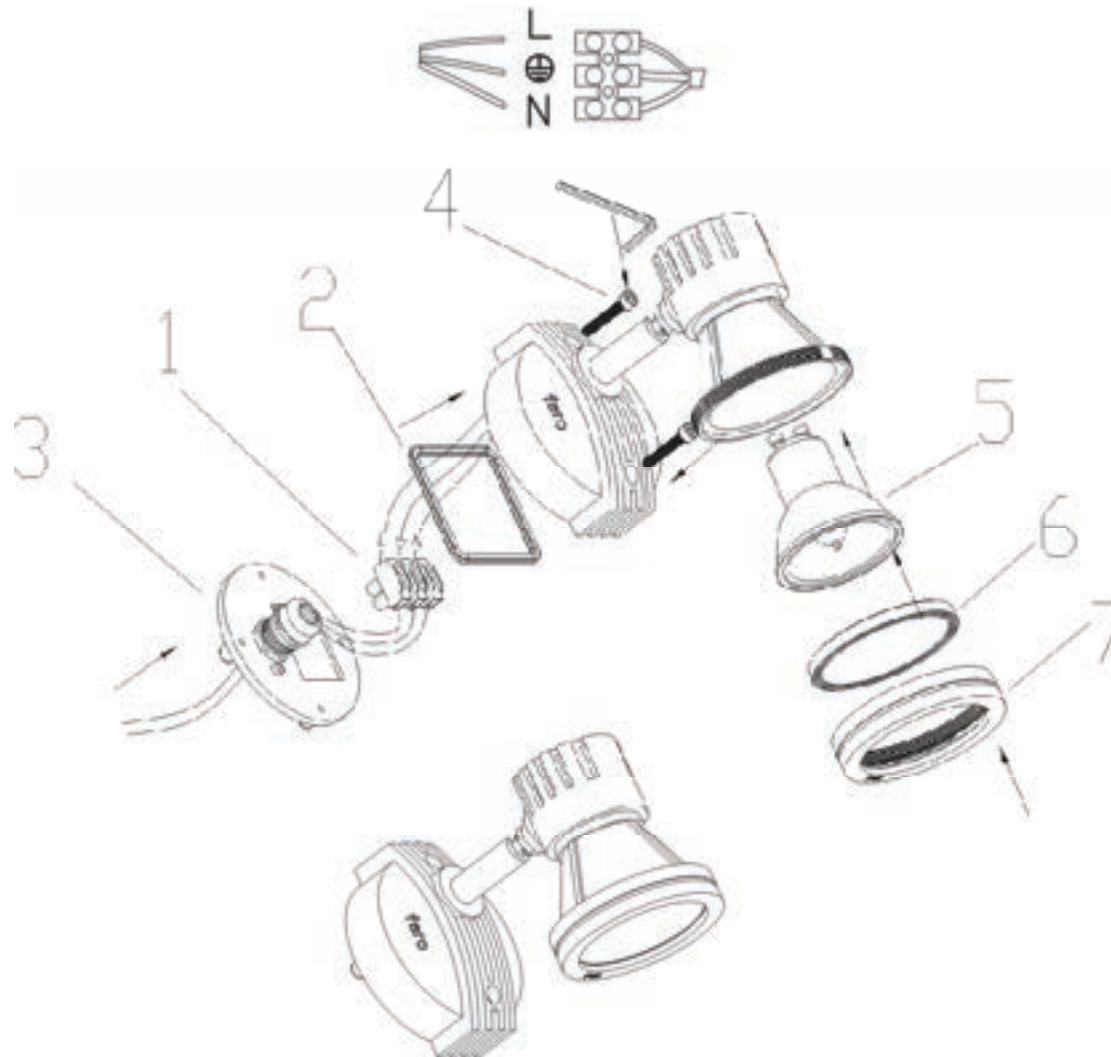

MINI PROJECT

TECHNICAL FEATURES

1 x GU10 max.8W LED no incl.

**Together
we take care
of the planet**

Together we take care of the planet.

This is why we reduce paper consumption. Please refer to the safety, maintenance and warranty instructions at www.faro.es. If you cannot access it, call us at +34 937 723 965 or write to export@faro.es.