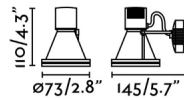

Modern projector for outdoor lighting made from aluminium die casting with a transparent glass diffuser.

General characteristics

Fixation	Wall, Ceiling
Type	I
IP	65
voltage	100V-240V
Hertz	50/60Hz
Upwards Vertical orientation	↻ 90
Downwards vertical orientation	↻ 95
Horizontal orientation	↻ 340
Power	5W