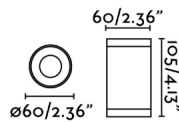

### General characteristics

Fixation	Ceiling
Type	I
IP	44
voltage	100V-240V
Hertz	50/60Hz
Power	8W