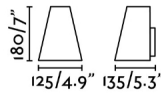

## General characteristics

Fixation	Wall
Type	I
IP	44
voltage	100V-240V
Hertz	50/60Hz
Power	15W