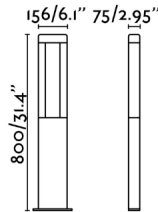

NANDA 800 is an LED outdoor lamp made of aluminium and polycarbonate, the light source is LED 12,5W warm light, included. This beacon lamp has a height of 80cm and is perfect for the lighting of walkways in gardens .

General characteristics

Fixation	Floor
Type	I
IP	54
voltage	100V-240V
Hertz	50/60Hz
Power	12W

Material

Body/Structure	Aluminium
Diffuser	PC

Finish

Body/Structure	Dark Grey
Diffuser	Opal

Lighting characteristics