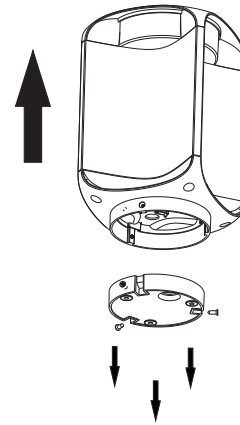

GERMAN
DESIGN
AWARD
WINNER
2018

ref. 71214
H.560

ref. 71213
H.260

You will need

1

OFF

2

3

4

5

L= Brown or Red
N= Blue
⊕=Green/Yellow

6

7

8

ON

IP65
IK06