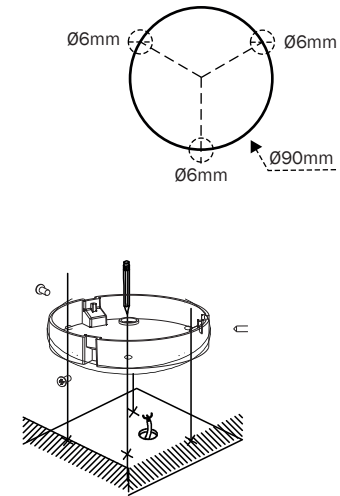

GERMAN
DESIGN
AWARD
WINNER
2018

ref. 71214
H.560

ref. 71213
H.260

You will need

1

OFF

2

3

4

5

L= Brown or Red
N= Blue
⊕=Green/Yellow

6

7

8

ON

IP65
IK06