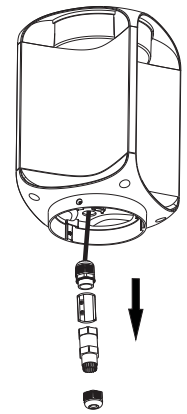

GERMAN
DESIGN
AWARD
WINNER
2018

ref. 71214
H.560

ref. 71213
H.260

You will need

1

OFF

2

3

4

5

L= Brown or Red
N= Blue
⊕=Green/Yellow

6

7

8

ON

IP65
IK06