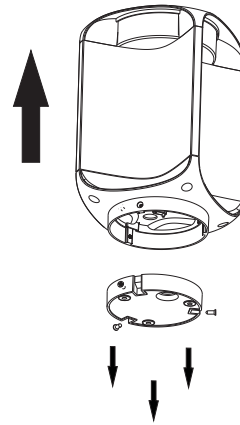

GERMAN
DESIGN
AWARD
WINNER
2018

ref. 71214
H.560

ref. 71213
H.260

You will need

1

OFF

2

3

4

5

L= Brown or Red
N= Blue
⊕=Green/Yellow

6

7

8

ON

IP65
IK06