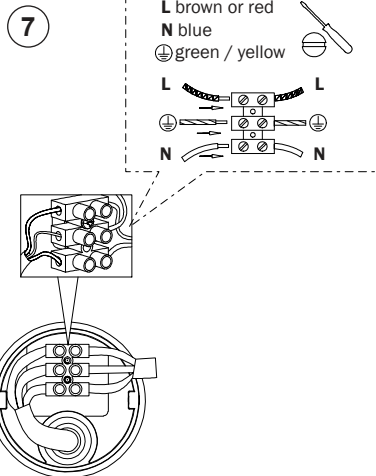

You will need

26mm

TECHNICAL FEATURES

1 X GU10 MAX 8W LED no incl.

Together
we take care
of the planet

Together we take care of the planet.

This is why we reduce paper consumption. Please refer to the safety, maintenance and warranty instructions at www.faro.es. If you cannot access it, call us at +34 937 723 965 or write to export@faro.es.