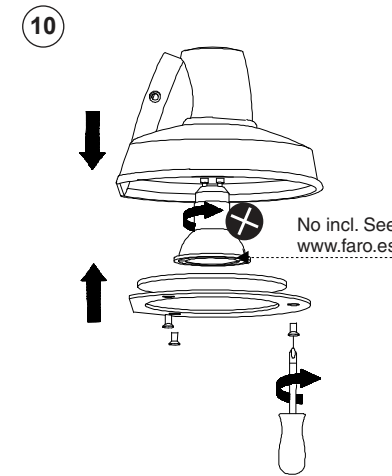

You will need

26mm

TECHNICAL FEATURES

1 X GU10 MAX 8W LED no incl.

Together
we take care
of the planet

Together we take care of the planet.

This is why we reduce paper consumption. Please refer to the safety, maintenance and warranty instructions at www.faro.es. If you cannot access it, call us at +34 937 723 965 or write to export@faro.es.