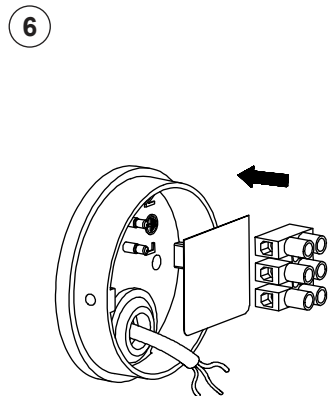

You will need

26mm

TECHNICAL FEATURES

1 X GU10 MAX 8W LED no incl.

Together
we take care
of the planet

Together we take care of the planet.

This is why we reduce paper consumption. Please refer to the safety, maintenance and warranty instructions at www.faro.es. If you cannot access it, call us at +34 937 723 965 or write to export@faro.es.