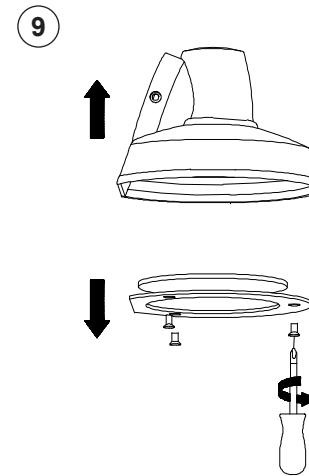

You will need

26mm

TECHNICAL FEATURES

1 X GU10 MAX 8W LED no incl.

Together
we take care
of the planet

Together we take care of the planet.

This is why we reduce paper consumption. Please refer to the safety, maintenance and warranty instructions at www.faro.es. If you cannot access it, call us at +34 937 723 965 or write to export@faro.es.