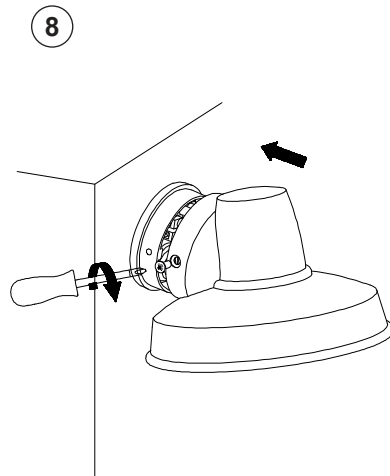

You will need

26mm

TECHNICAL FEATURES

1 X GU10 MAX 8W LED no incl.

Together
we take care
of the planet

Together we take care of the planet.

This is why we reduce paper consumption. Please refer to the safety, maintenance and warranty instructions at www.faro.es. If you cannot access it, call us at +34 937 723 965 or write to export@faro.es.