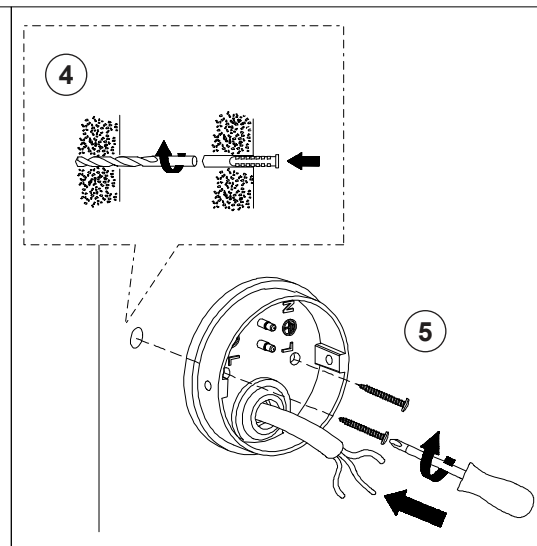

You will need

TECHNICAL FEATURES

1 X GU10 MAX 8W LED no incl.

Together
we take care
of the planet

Together we take care of the planet. This is why we reduce paper consumption. Please refer to the safety, maintenance and warranty instructions at www.faro.es. If you cannot access it, call us at +34 937 723 965 or write to export@faro.es.