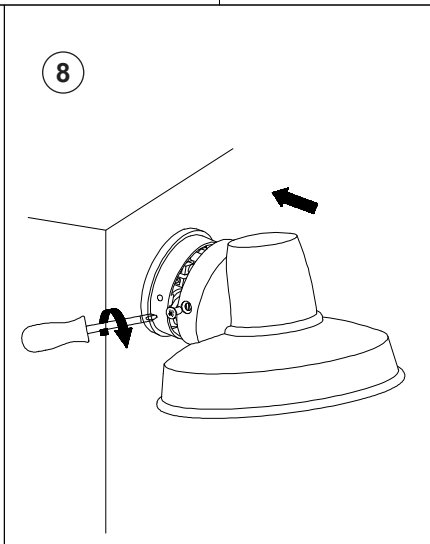

You will need

TECHNICAL FEATURES

1 X GU10 MAX 8W LED no incl.

Together
we take care
of the planet

Together we take care of the planet. This is why we reduce paper consumption. Please refer to the safety, maintenance and warranty instructions at www.faro.es. If you cannot access it, call us at +34 937 723 965 or write to export@faro.es.