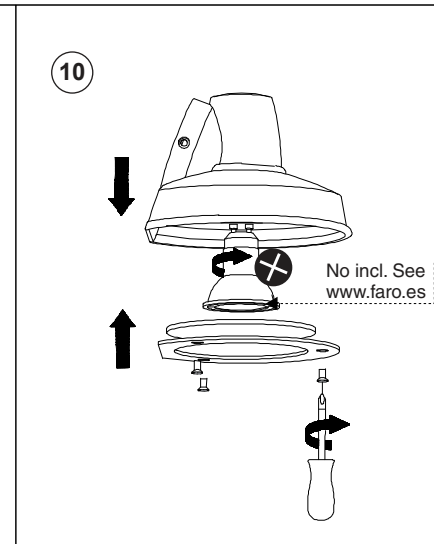

You will need

TECHNICAL FEATURES

1 X GU10 MAX 8W LED no incl.

Together
we take care
of the planet

Together we take care of the planet. This is why we reduce paper consumption. Please refer to the safety, maintenance and warranty instructions at www.faro.es. If you cannot access it, call us at +34 937 723 965 or write to export@faro.es.