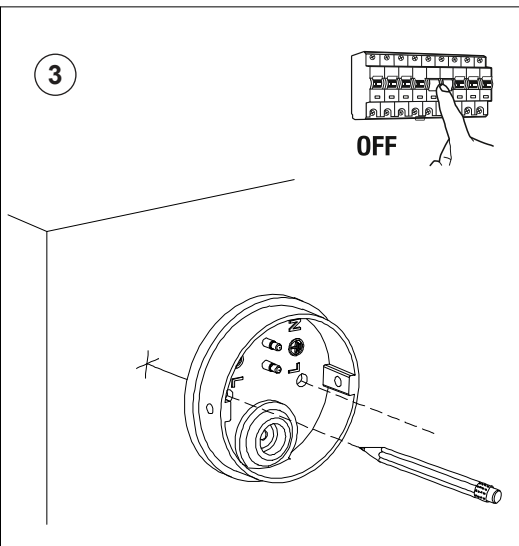

You will need

TECHNICAL FEATURES

1 X GU10 MAX 8W LED no incl.

Together
we take care
of the planet

Together we take care of the planet. This is why we reduce paper consumption. Please refer to the safety, maintenance and warranty instructions at www.faro.es. If you cannot access it, call us at +34 937 723 965 or write to export@faro.es.