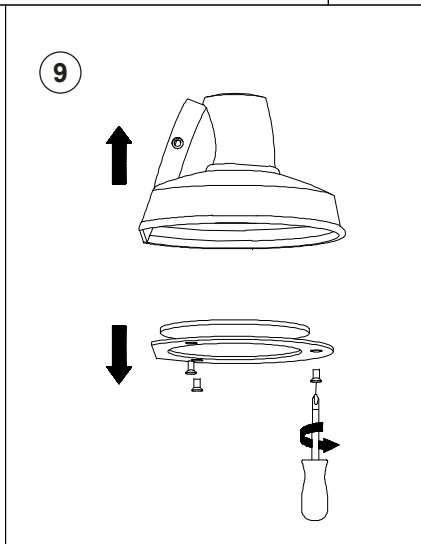

You will need

TECHNICAL FEATURES

1 X GU10 MAX 8W LED no incl.

Together
we take care
of the planet

Together we take care of the planet. This is why we reduce paper consumption. Please refer to the safety, maintenance and warranty instructions at www.faro.es. If you cannot access it, call us at +34 937 723 965 or write to export@faro.es.