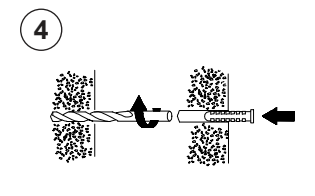

You will need

26mm

TECHNICAL FEATURES

1 X GU10 MAX 8W LED no incl.

Together
we take care
of the planet

Together we take care of the planet.

This is why we reduce paper consumption. Please refer to the safety, maintenance and warranty instructions at www.faro.es. If you cannot access it, call us at +34 937 723 965 or write to export@faro.es.