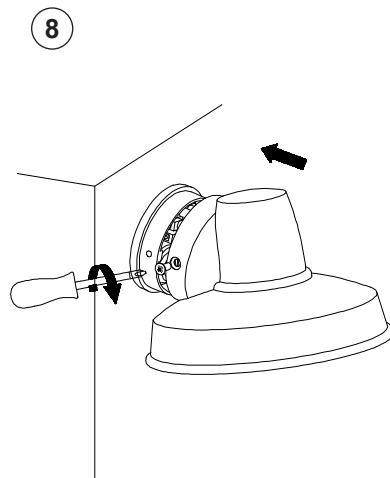

You will need

26mm

TECHNICAL FEATURES

1 X GU10 MAX 8W LED no incl.

Together
we take care
of the planet

Together we take care of the planet.

This is why we reduce paper consumption. Please refer to the safety, maintenance and warranty instructions at www.faro.es. If you cannot access it, call us at +34 937 723 965 or write to export@faro.es.