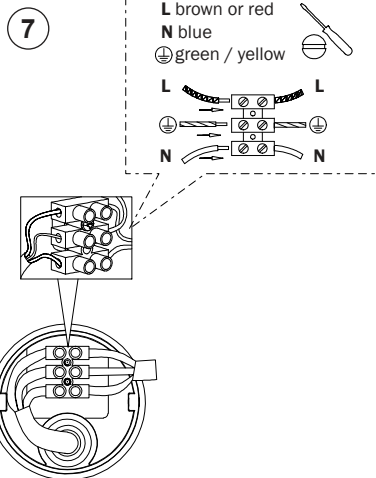

You will need

26mm

TECHNICAL FEATURES

1 X GU10 MAX 8W LED no incl.

Together
we take care
of the planet

Together we take care of the planet.

This is why we reduce paper consumption. Please refer to the safety, maintenance and warranty instructions at www.faro.es. If you cannot access it, call us at +34 937 723 965 or write to export@faro.es.