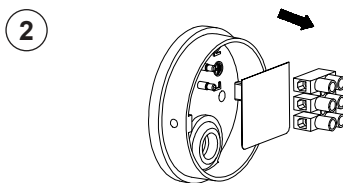

You will need

26mm

TECHNICAL FEATURES

1 X GU10 MAX 8W LED no incl.

Together
we take care
of the planet

Together we take care of the planet.

This is why we reduce paper consumption. Please refer to the safety, maintenance and warranty instructions at www.faro.es. If you cannot access it, call us at +34 937 723 965 or write to export@faro.es.