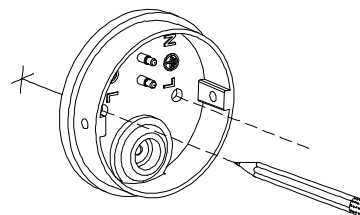

You will need

26mm

TECHNICAL FEATURES

1 X GU10 MAX 8W LED no incl.

Together
we take care
of the planet

Together we take care of the planet.

This is why we reduce paper consumption. Please refer to the safety, maintenance and warranty instructions at www.faro.es. If you cannot access it, call us at +34 937 723 965 or write to export@faro.es.