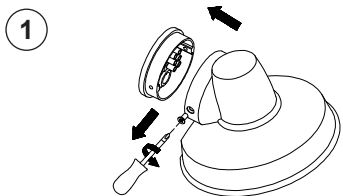

You will need

26mm

TECHNICAL FEATURES

1 X GU10 MAX 8W LED no incl.

Together
we take care
of the planet

Together we take care of the planet.

This is why we reduce paper consumption. Please refer to the safety, maintenance and warranty instructions at www.faro.es. If you cannot access it, call us at +34 937 723 965 or write to export@faro.es.