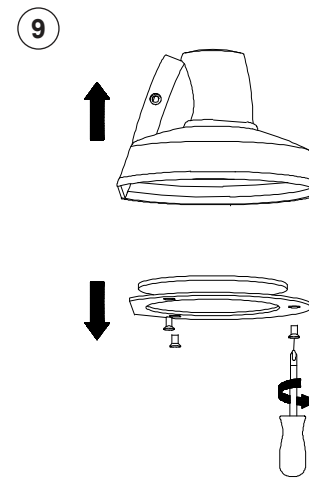

You will need

26mm

TECHNICAL FEATURES

1 X GU10 MAX 8W LED no incl.

Together
we take care
of the planet

Together we take care of the planet.

This is why we reduce paper consumption. Please refer to the safety, maintenance and warranty instructions at www.faro.es. If you cannot access it, call us at +34 937 723 965 or write to export@faro.es.