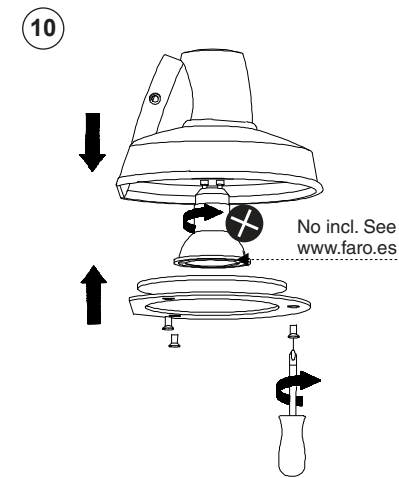

You will need

26mm

TECHNICAL FEATURES

1 X GU10 MAX 8W LED no incl.

Together
we take care
of the planet

Together we take care of the planet.

This is why we reduce paper consumption. Please refer to the safety, maintenance and warranty instructions at www.faro.es. If you cannot access it, call us at +34 937 723 965 or write to export@faro.es.