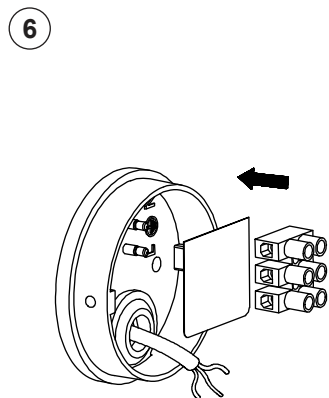

You will need

26mm

TECHNICAL FEATURES

1 X GU10 MAX 8W LED no incl.

Together
we take care
of the planet

Together we take care of the planet.

This is why we reduce paper consumption. Please refer to the safety, maintenance and warranty instructions at www.faro.es. If you cannot access it, call us at +34 937 723 965 or write to export@faro.es.