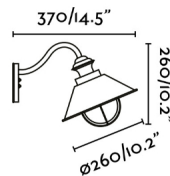

### General characteristics

Fixation	Wall
Type	I
IP	33
voltage	100V-240V
Hertz	50/60Hz
Power	15W