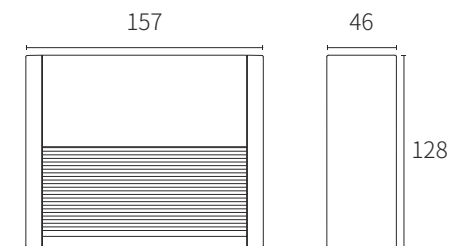

ref . 70906 / 70907

ref . 70908 / 70909

ref . 70910 / 70911

TECHNICAL FEATURES

ref . 70906 / 70907: LED 3W 3000K 86Lm INCL.

ref . 70908 / 70909: LED 6W 3000K 208Lm INCL.

ref . 70910 / 70911: LED 12W 3000K 443Lm INCL.