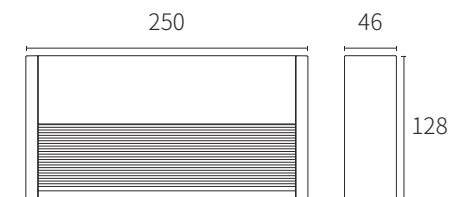

ref . 70906 / 70907

ref . 70908 / 70909

ref . 70910 / 70911

TECHNICAL FEATURES

ref . 70906 / 70907: LED 3W 3000K 86Lm INCL.

ref . 70908 / 70909: LED 6W 3000K 208Lm INCL.

ref . 70910 / 70911: LED 12W 3000K 443Lm INCL.