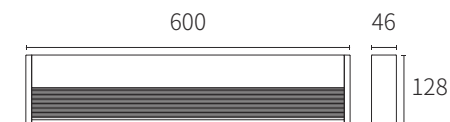

ref . 70906 / 70907

ref . 70908 / 70909

ref . 70910 / 70911

TECHNICAL FEATURES

ref . 70906 / 70907: LED 3W 3000K 86Lm INCL.

ref . 70908 / 70909: LED 6W 3000K 208Lm INCL.

ref . 70910 / 70911: LED 12W 3000K 443Lm INCL.