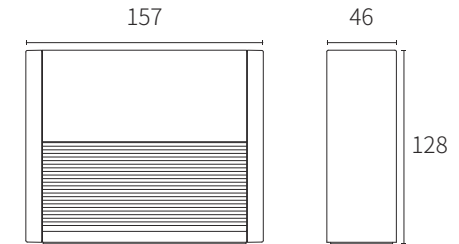

ref . 70906 / 70907

ref . 70908 / 70909

ref . 70910 / 70911

TECHNICAL FEATURES

ref . 70906 / 70907: LED 3W 3000K 86Lm INCL.

ref . 70908 / 70909: LED 6W 3000K 208Lm INCL.

ref . 70910 / 70911: LED 12W 3000K 443Lm INCL.