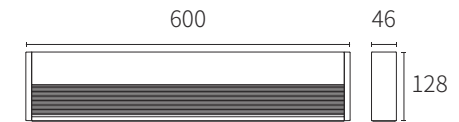

ref . 70906 / 70907

ref . 70908 / 70909

ref . 70910 / 70911

TECHNICAL FEATURES

ref . 70906 / 70907: LED 3W 3000K 86Lm INCL.

ref . 70908 / 70909: LED 6W 3000K 208Lm INCL.

ref . 70910 / 70911: LED 12W 3000K 443Lm INCL.