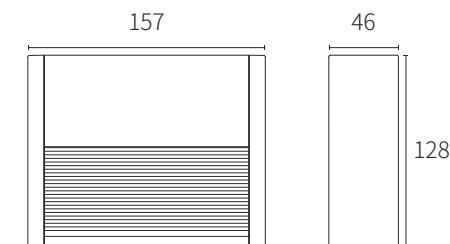

ref . 70906 / 70907

ref . 70908 / 70909

ref . 70910 / 70911

TECHNICAL FEATURES

ref . 70906 / 70907: LED 3W 3000K 86Lm INCL.

ref . 70908 / 70909: LED 6W 3000K 208Lm INCL.

ref . 70910 / 70911: LED 12W 3000K 443Lm INCL.