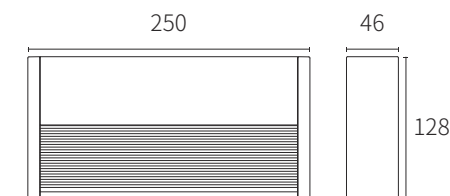

ref . 70906 / 70907

ref . 70908 / 70909

ref . 70910 / 70911

TECHNICAL FEATURES

ref . 70906 / 70907: LED 3W 3000K 86Lm INCL.

ref . 70908 / 70909: LED 6W 3000K 208Lm INCL.

ref . 70910 / 70911: LED 12W 3000K 443Lm INCL.