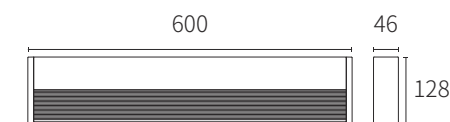

ref . 70906 / 70907

ref . 70908 / 70909

ref . 70910 / 70911

TECHNICAL FEATURES

ref . 70906 / 70907: LED 3W 3000K 86Lm INCL.

ref . 70908 / 70909: LED 6W 3000K 208Lm INCL.

ref . 70910 / 70911: LED 12W 3000K 443Lm INCL.