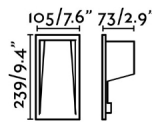

General characteristics

Fixation	Wall
Type	I
IP	65
voltage	100V-240V
Hertz	50/60Hz
Flush box	Yes
Flush box dimensions	220x950x655mm
Power	4.5W
IK	08
Cutting size	220x95mm

Material

Body/Structure	Aluminium
Diffuser	Glass