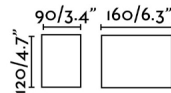

### General characteristics

Fixation	Wall
Type	I
IP	54
voltage	100V-240V
Hertz	50/60Hz
Power	15W