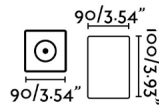

General characteristics

Fixation	Ceiling
Type	I
IP	54
voltage	100V-240V
Hertz	50/60Hz
Upwards Vertical orientation	↻ 20
Downwards vertical orientation	↻ 20
Power	9W

Material

Body/Structure	Aluminium
Diffuser	Glass