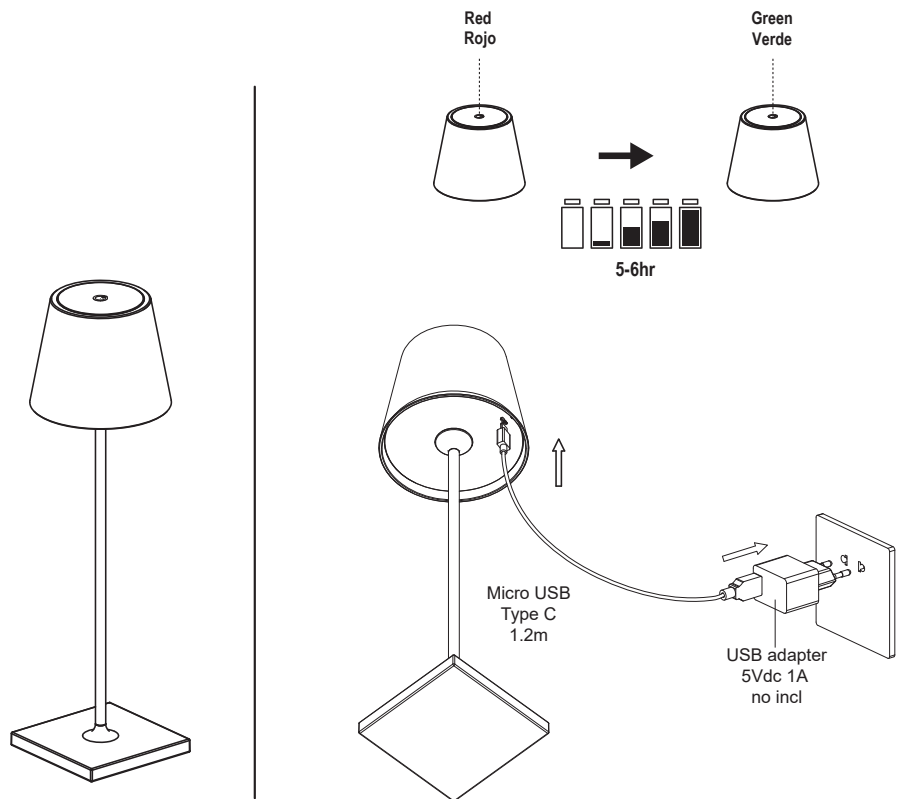

TOC LED

	LED	LED E	This product contains a light source of energy efficiency class E Este producto contiene una fuente luminosa de la clase eficiencia energética E	
	Max 9hr	Built-in Rechargeable Lithium Battery Non-replaceable		Battery Capacity 18650 / 2200mAh*2
			Operating voltage DC 3.7V	