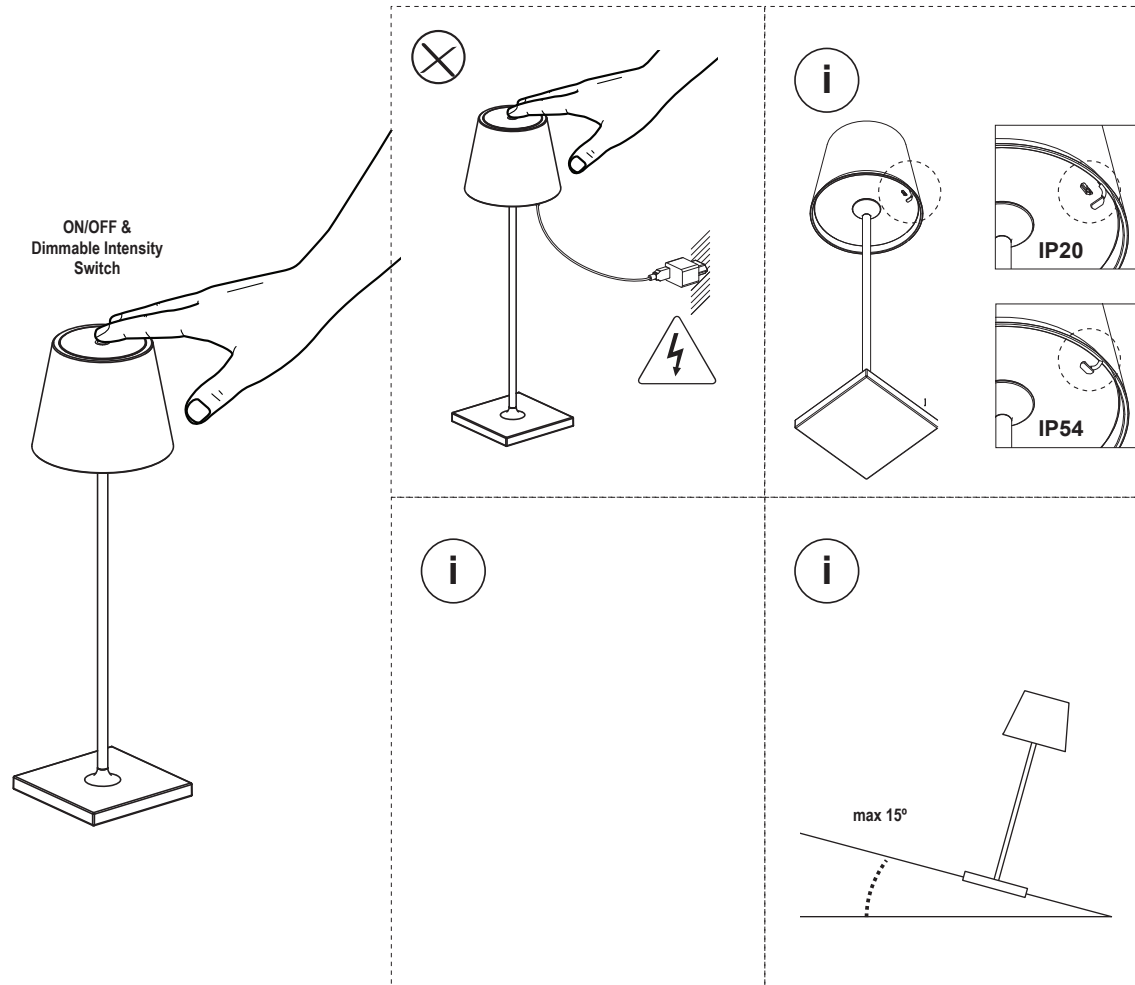

TOC LED

	LED	LED E	This product contains a light source of energy efficiency class E Este producto contiene una fuente luminosa de la clase eficiencia energética E	
	Max 9hr	Built-in Rechargeable Lithium Battery Non-replaceable		Battery Capacity 18650 / 2200mAh*2
			Operating voltage DC 3.7V	