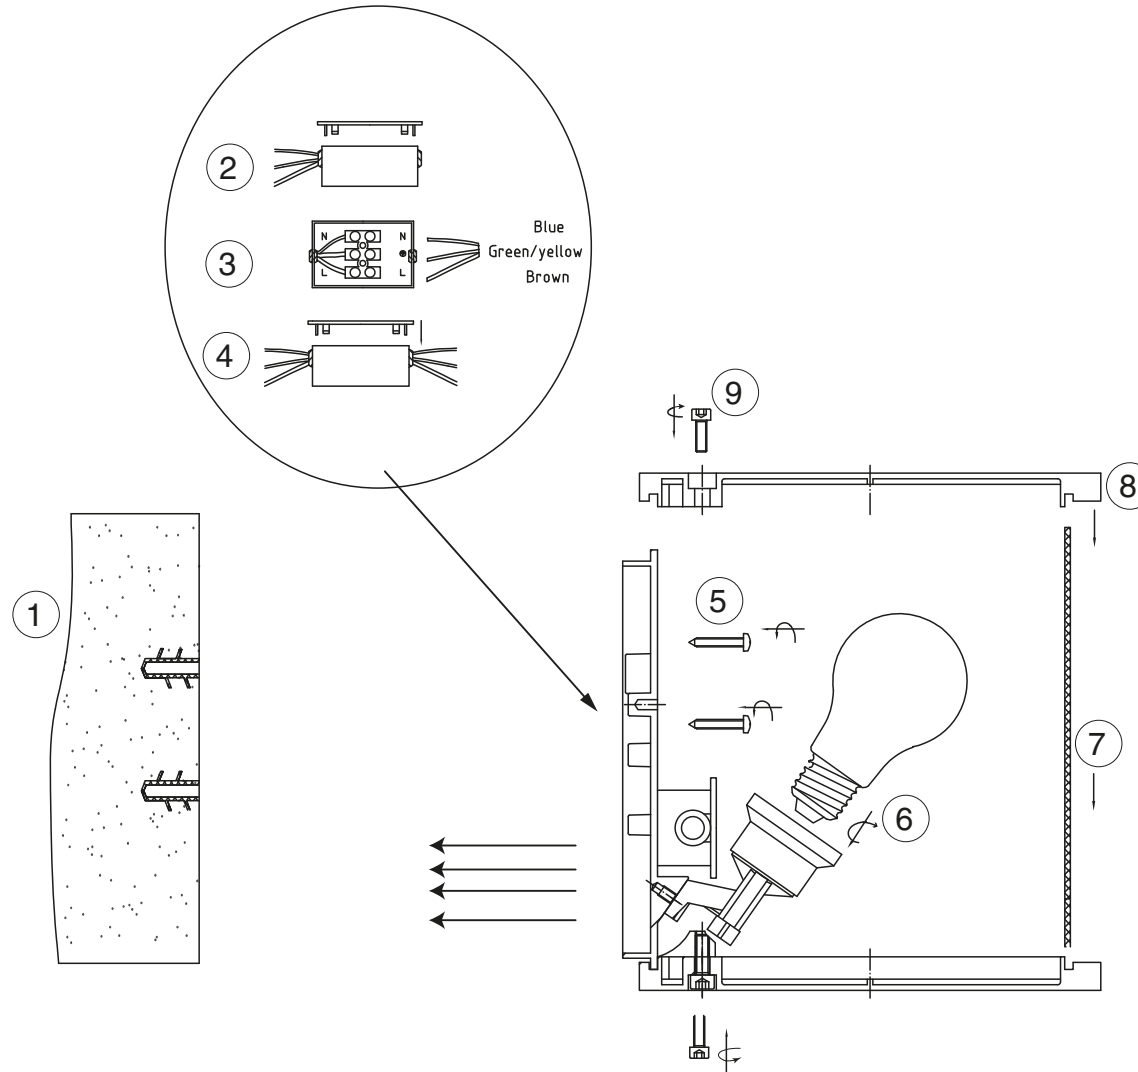

F A R O
BARCELONA

KUBICK

TECHNICAL FEATURES

1 x E27 max. 15W LED no incl.