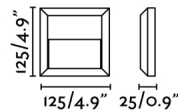

## General characteristics

Fixation	Wall
Type	II
IP	65
voltage	100V-240V
Hertz	50/60Hz
Power	1W
IK	10