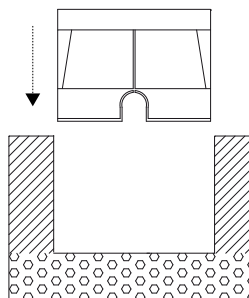

This product contains a light source of energy efficiency class E.
Este producto contiene una fuente luminosa de la clase eficiencia energética E.

IP67
IK08

Recessed
box **INCL**

2000Kg
19613N

1m
H05RN-F
2x0,75mm2-Tz

Available environment
temperature
-20°~40°C

Stainless
Steel
316

Together
we take care
of the planet