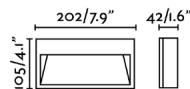

General characteristics

Fixation	Wall
Type	I
IP	44
voltage	100V-240V
Hertz	50/60Hz
Power	9W

Material

Body/Structure	Aluminium
Diffuser	PC

Finish

Body/Structure	Matt White
Diffuser	Transparent

Lighting characteristics