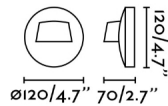

This original grey wall lamp has a round base and the diffuser with LED light source stands out. This luminaire is designed to light gardens and terraces.

General characteristics

Fixation	Wall
Type	II
IP	44
voltage	220V-240V
Hertz	50Hz
Power	3W