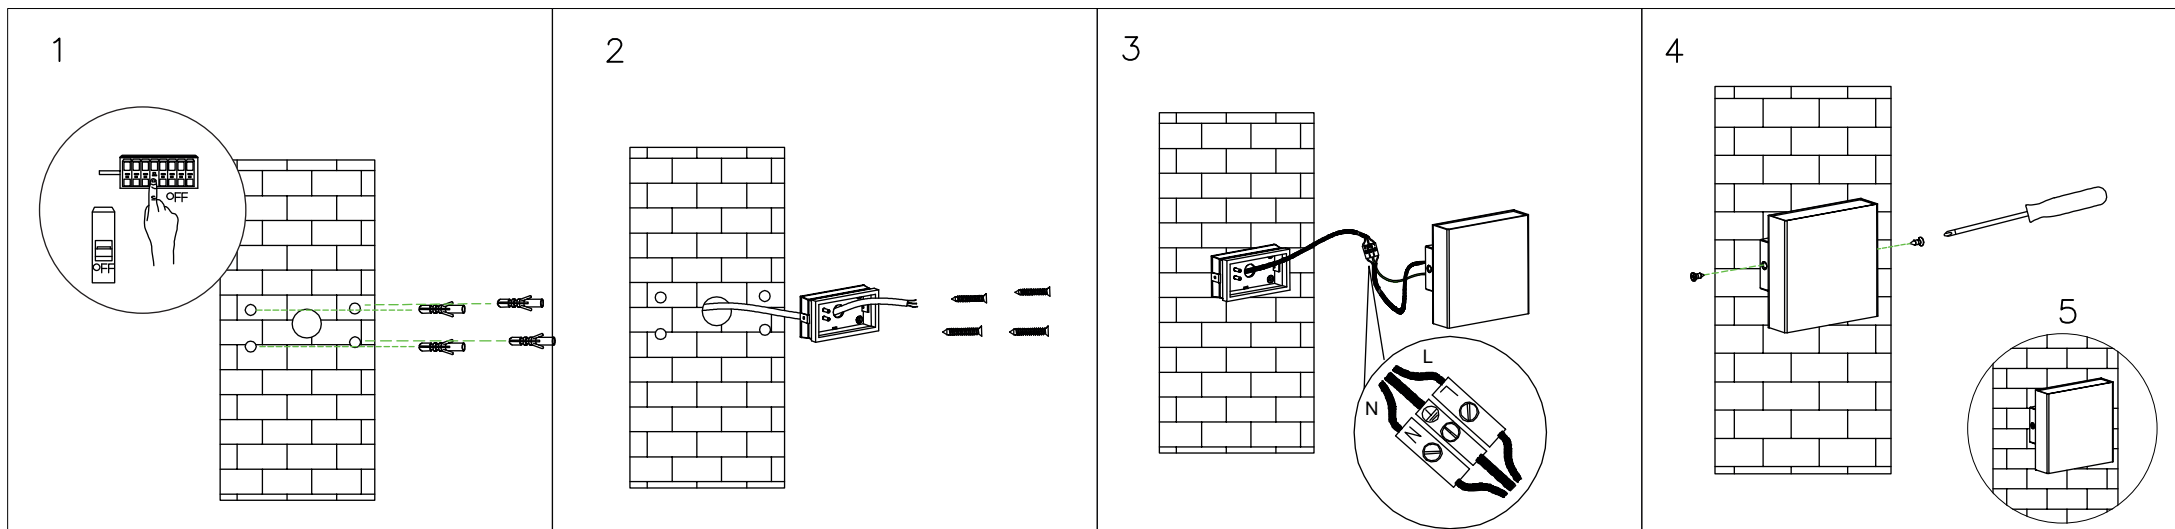

KAULA

ref. 70406

ref. 70405

IP44

This product contains a light source of energy efficiency class G
Este producto contiene una fuente luminosa de la clase eficiencia energética G

Together we take care of the planet