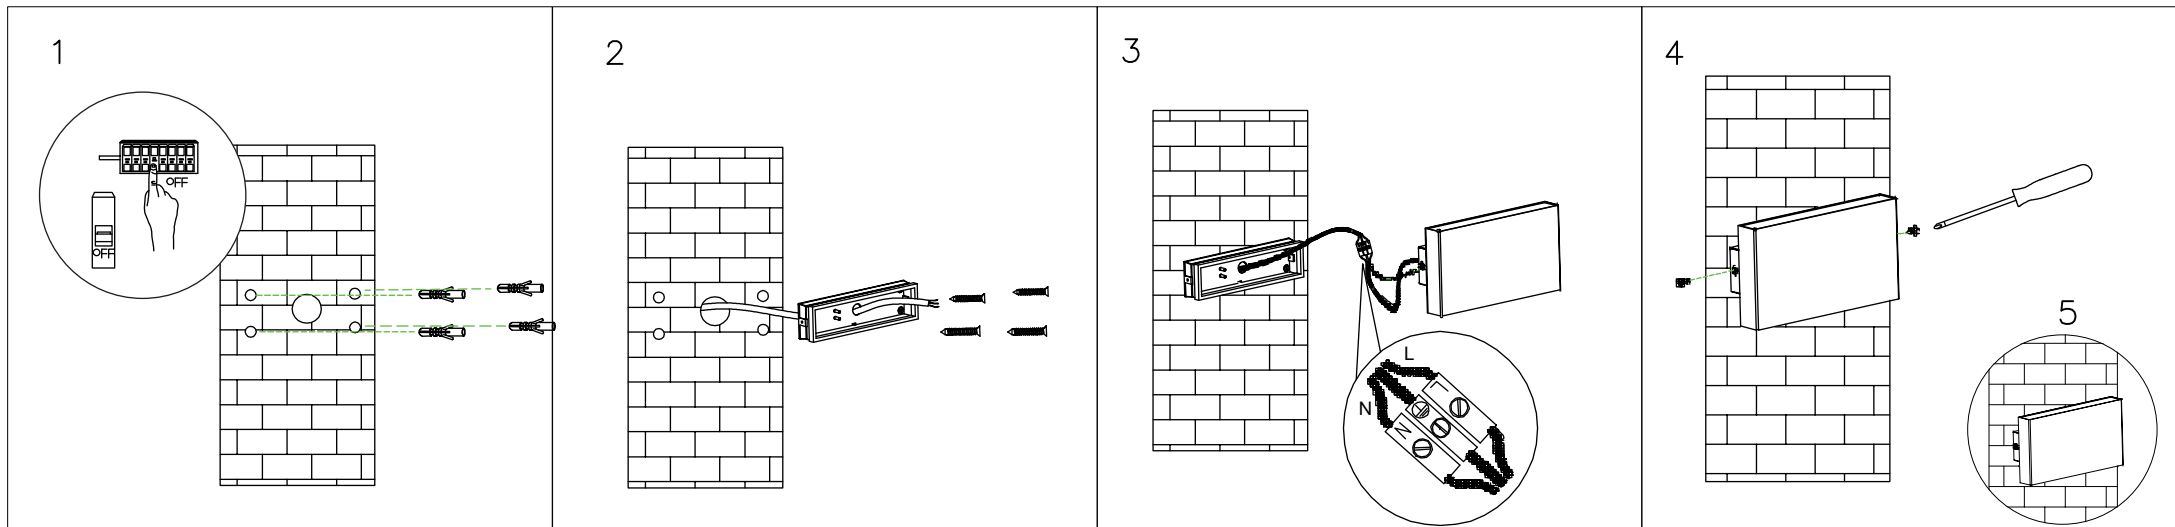

KAULA

ref. 70406

ref. 70405

IP44

This product contains a light source of energy efficiency class G
Este producto contiene una fuente luminosa de la clase eficiencia energética G

Together we take care of the planet