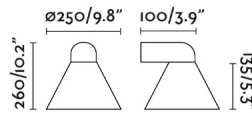

General characteristics

Fixation	Wall
Type	I
IP	65
voltage	100V-240V
Hertz	50/60Hz
Power	15W
IK	06

Material

Body/Structure	Aluminium
Diffuser	Glass

Finish

Body/Structure	Matt White
Diffuser	Opal

Lighting characteristics