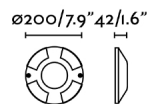

LOTH is a surface lamp for outdoor lighting made from aluminium. The light source is COB LED 4X3W 3000K. This surface lamp is ideal for outdoor signal lighting.

General characteristics

Fixation	Wall, Floor
Type	I
IP	67
voltage	220V-240V
Hertz	50/60Hz
Power	13W
IK	10

Material

Body/Structure	Aluminium
Diffuser	PC

Finish

Body/Structure	Matt Black
Diffuser	Opal

Lighting characteristics

Light source included	Yes
Temperature	3000K
LM	400lm
CRI	>80
Weight supported	2000Kg
Light direction	Ambient lighting
Energy classification	E