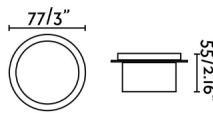

GALO R is a downlight for outdoor lighting. Thanks to its IP54 it can be used in humid areas. This downlight is perfect for general lighting and it can be used too like a punctual light .

General characteristics

Fixation	Wall
Type	I
IP	54
voltage	220V-240V
Hertz	50/60Hz
Flush box	Yes
Flush box dimensions	73x73mm
Power	3W
IK	05
Cutting size	73x60mm

Material

Body/Structure	Aluminium
Diffuser	Glass

Finish

Body/Structure	Matt White
Diffuser	Transparent

Lighting characteristics

Light source included	Yes
Temperature	3000K
MacAdam Steps	5 SDCM
LM	200lm
CRI	>80
LED lifetime	LM80
Flow symmetry	ASIMETRICO
Energy classification	G

Driver

Requires Driver	Yes
Driver embedded	Yes

File download

General documents	Download >
Images	Download >
	Download >