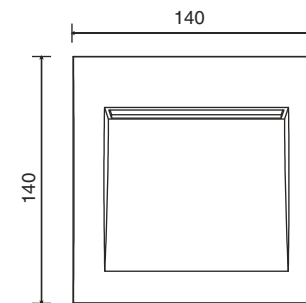

Ref. 70146

80mm
75mm

Ref. 70147

125mm
58mm

Ref. 70148

128mm
112mm

TECHNICAL FEATURES

Ref. 70146 SMD LED 1,5W 3000K 30 Lm INCL.