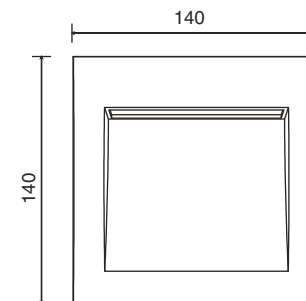

Ref. 70146

80mm
75mm

Ref. 70147

125mm
58mm

Ref. 70148

128mm
112mm

TECHNICAL FEATURES

Ref. 70146 SMD LED 1,5W 3000K 30 Lm INCL.