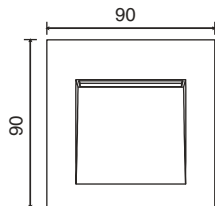

Ref. 70146

80mm
75mm

Ref. 70147

125mm
58mm

Ref. 70148

128mm
112mm

TECHNICAL FEATURES

Ref. 70146 SMD LED 1,5W 3000K 30 Lm INCL.