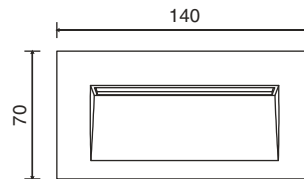

Ref. 70146

80mm
75mm

Ref. 70147

125mm
58mm

Ref. 70148

128mm
112mm

TECHNICAL FEATURES

Ref. 70146 SMD LED 1,5W 3000K 30 Lm INCL.