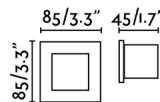

General characteristics

Fixation	Wall
Type	II
IP	65
voltage	220V-240V
Hertz	50/60Hz
Flush box	Yes
Flush box dimensions	92x92x50mm
Power	0.8W
Cutting size	92x92mm

Material

Body/Structure	Stainless steel 304
Diffuser	PC