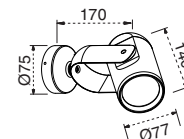

TECHNICAL FEATURES

COB LED 13W 3000K 750Lm 38° incl.

			IP65		IK07	100-240 V~	50/60 Hz
					COB LED		UK CA

○ ref. 70035

Kg 0,80kg
lb 1,76lb

○ ref. 70036

Kg 0,96kg
lb 2,11lb

ⓘ Este producto contiene una fuente luminosa de la clase eficiencia energética E
This product contains a light source of energy efficiency class E