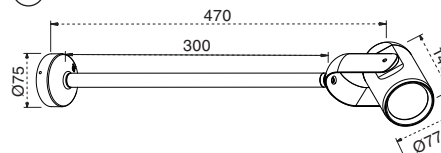

TECHNICAL FEATURES

COB LED 13W 3000K 750Lm 38° incl.

			IP65		IK07	100-240 V~	50/60 Hz
					COB LED		UK CA

○ ref. 70035

Kg 0,80kg
lb 1,76lb

○ ref. 70036

Kg 0,96kg
lb 2,11lb

ⓘ Este producto contiene una fuente luminosa de la clase eficiencia energética E
This product contains a light source of energy efficiency class E