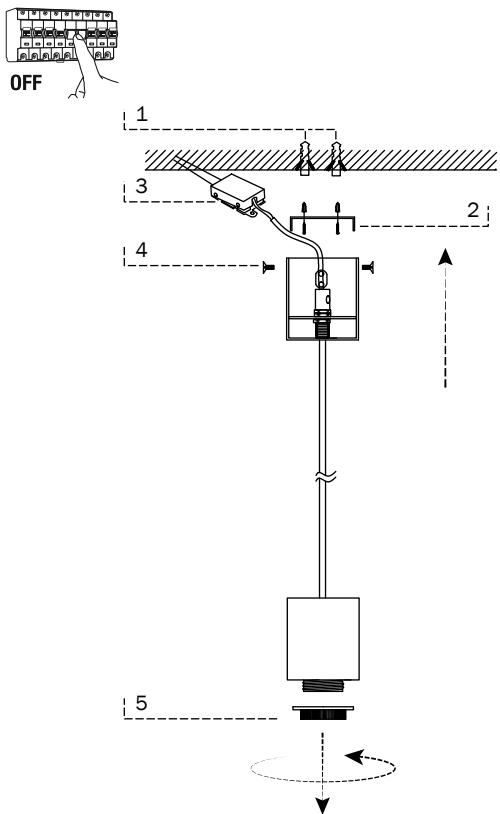

KOMBO

- ref. 68593-1L
- ref. 68594-1L

- ref. 68591-1L
- ref. 68592-1L

- ref. 68595-1L
- ref. 68596-1L
- ref. 68597-1L

TECHNICAL FEATURES

1 X E27 MAX 15W LED no incl.

Together
we take care
of the planet

Together we take care of the planet.