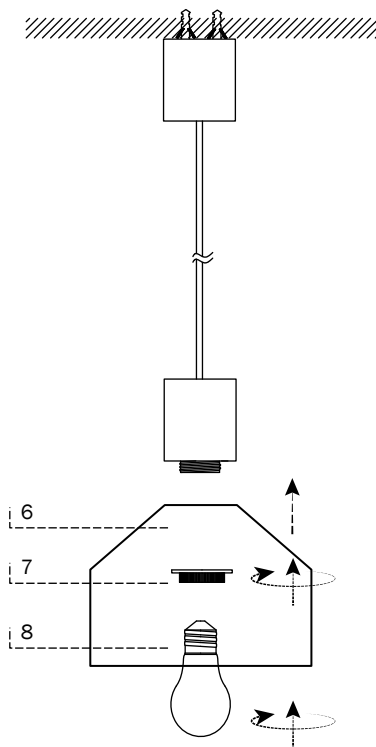

KOMBO

- ref. 68593-1L
- ref. 68594-1L

- ref. 68591-1L
- ref. 68592-1L

- ref. 68595-1L
- ref. 68596-1L
- ref. 68597-1L

TECHNICAL FEATURES

1 X E27 MAX 15W LED no incl.

Together
we take care
of the planet

Together we take care of the planet.