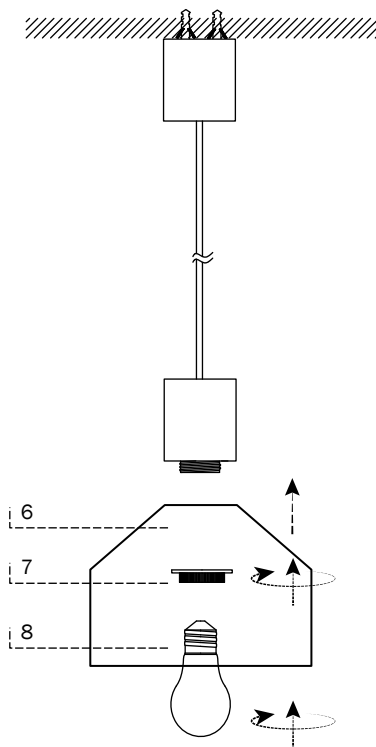

KOMBO

○ ref. 68593-1L
○ ref. 68594-1L

○ ref. 68591-1L
○ ref. 68592-1L

○ ref. 68595-1L
○ ref. 68596-1L
○ ref. 68597-1L

TECHNICAL FEATURES

1 X E27 MAX 15W LED no incl.

Together
we take care
of the planet

Together we take care of the planet.