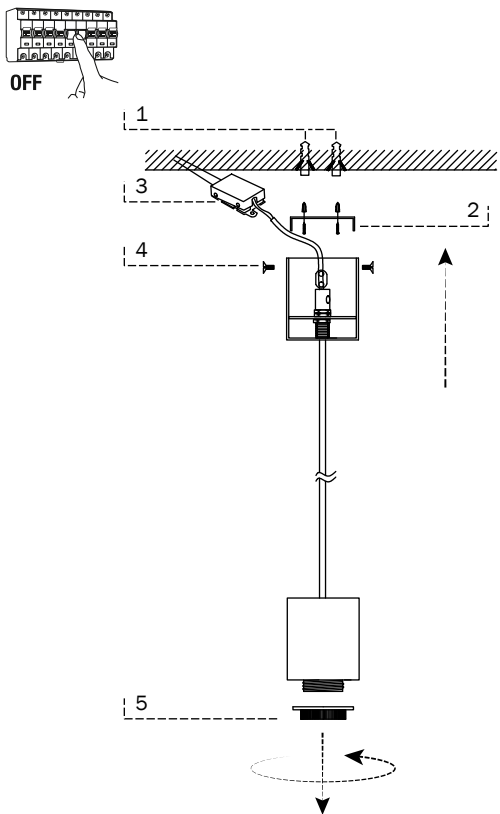

KOMBO

○ ref. 68593-1L
○ ref. 68594-1L

○ ref. 68591-1L
○ ref. 68592-1L

○ ref. 68595-1L
○ ref. 68596-1L
○ ref. 68597-1L

TECHNICAL FEATURES

1 X E27 MAX 15W LED no incl.

Together
we take care
of the planet

Together we take care of the planet.