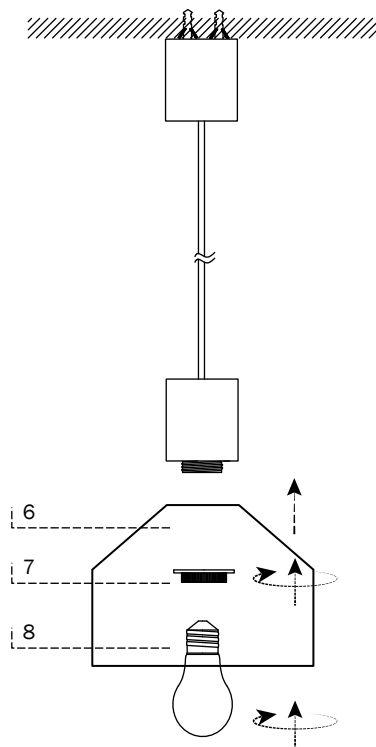

KOMBO

- ref. 68593-1L
- ref. 68594-1L

- ref. 68591-1L
- ref. 68592-1L

- ref. 68595-1L
- ref. 68596-1L
- ref. 68597-1L

TECHNICAL FEATURES

1 X E27 MAX 15W LED no incl.

Together
we take care
of the planet

Together we take care of the planet.