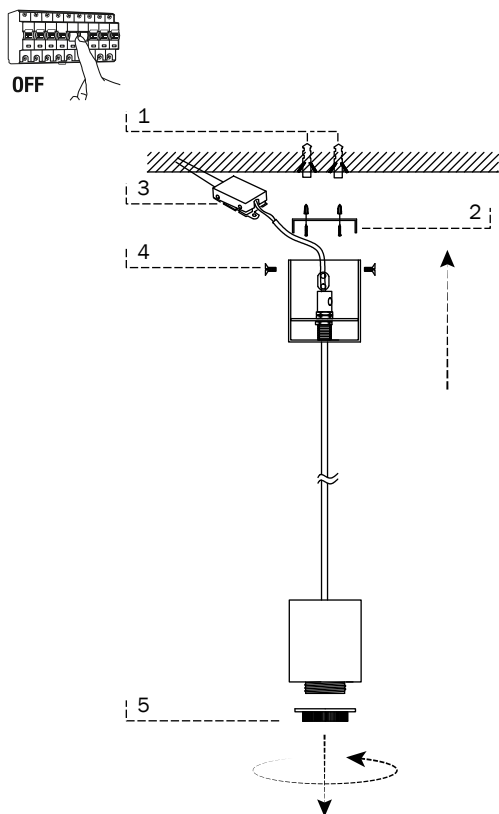

KOMBO

○ ref. 68593-1L
○ ref. 68594-1L

○ ref. 68591-1L
○ ref. 68592-1L

○ ref. 68595-1L
○ ref. 68596-1L
○ ref. 68597-1L

TECHNICAL FEATURES

1 X E27 MAX 15W LED no incl.

Together
we take care
of the planet

Together we take care of the planet.