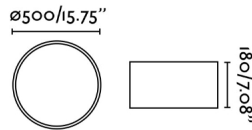

The ceiling lamp version of SEVEN is here. This white ceiling lamp for indoor lighting is made of textile with acrylic opal diffuser. Ideal for the home lighting .

General characteristics

Fixation	Ceiling
Type	I
IP	20
voltage	100V-240V
Hertz	50/60Hz
Power	15W