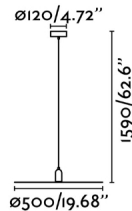

## General characteristics

Fixation	Ceiling
Type	II
IP	20
voltage	100V-240V
Hertz	50/60Hz
Cable meters	1500mm
Tensioner included	No
Power	15W