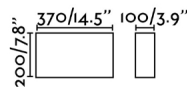

COTTON is a black wall lamp perfect for the decorative home lighting. This square wall lamp has a textile shade.

General characteristics

Fixation	Wall
Type	I
IP	20
voltage	100V-240V
Hertz	50/60Hz
Power	15W