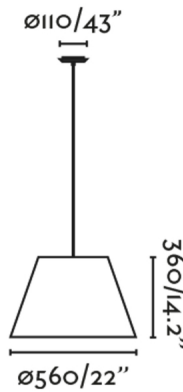

### General characteristics

Fixation	Ceiling
Type	I
IP	20
voltage	100V-240V
Hertz	50/60Hz
Cable meters	2000mm
Power	15W