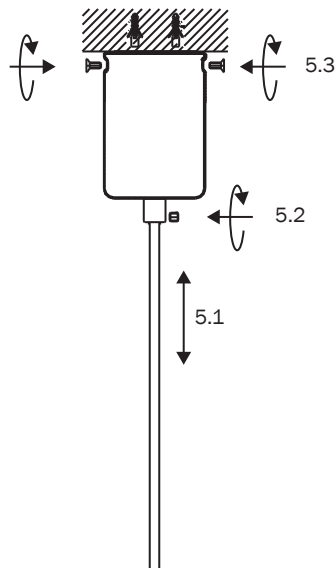

6

E27 max 15W LED not incl

LIGHT SOURCE - FUENTE DE LUZ

1 x E27 MAX 15W LED NO INCL.

100V-240V~50Hz/60Hz

1,8m

Together
we take care
of the planet

Together we take care of the planet. This is why we reduce paper consumption. Please refer to the safety, maintenance and warranty instructions at www.faro.es. If you cannot access it, call us at +34 937 723 965 or write to export@faro.es.