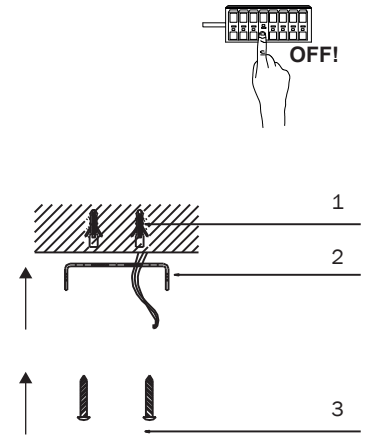

i

Ref. 64500

Ref. 64501

1

2

3

4

5

6

E27 max 15W LED not incl

LIGHT SOURCE - FUENTE DE LUZ

1 x E27 MAX 15W LED NO INCL.

100V-240V~50Hz/60Hz

1,8m