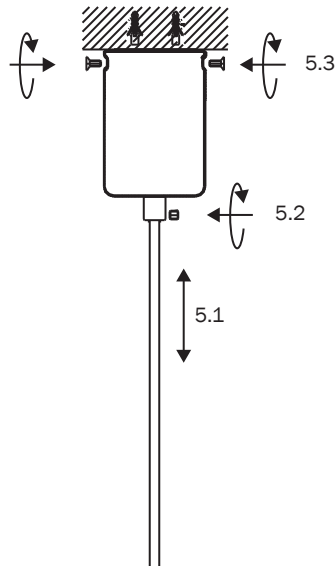

6

E27 max 15W LED not incl

LIGHT SOURCE - FUENTE DE LUZ

1 x E27 MAX 15W LED NO INCL.

100V-240V~50Hz/60Hz

1,8m

Together
we take care
of the planet

Together we take care of the planet. This is why we reduce paper consumption. Please refer to the safety, maintenance and warranty instructions at www.faro.es. If you cannot access it, call us at +34 937 723 965 or write to export@faro.es.