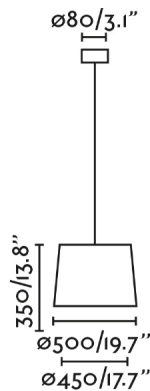

CONGA Black/beige pendant simple lamp by FARO LAB
Ref. 64315-55

CONGA is a collection of lamps for interior lighting designed by Faro Lab. This black pendant lamp with beige textile shade is designed to illuminate bedrooms and living rooms. It is a good choice for hotels.

General characteristics

| | |
|--------------------|-----------|
| Fixation | Ceiling |
| Type | II |
| IP | 20 |
| voltage | 100V-240V |
| Hertz | 50/60Hz |
| Cable meters | 1700mm |
| Tensioner included | No |
| Power | 15W |