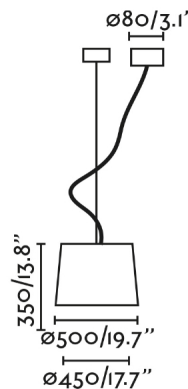

SAMBA is a collection of lamps for interior lighting designed by Faro Lab. This black wall lamp with beige ribbon shade is designed to illuminate bedrooms and living rooms. The cable has a turnbuckle, which allows the installation of the luminaire in displaced points. It is a good choice for hotels.

## General characteristics

Fixation	Ceiling
Type	II
IP	20
voltage	100V-240V
Hertz	50/60Hz
Cable meters	1500mm
Tensioner included	Yes
Power	15W