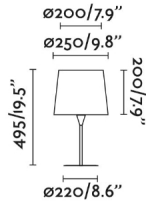

General characteristics

Fixation	Table
Type	II
IP	20
voltage	100V-240V
Hertz	50/60Hz
Cable meters	1500mm
Switch type	On/Off
Power	15W

Material

Body/Structure	Steel
Screen	Textile

Finish

Body/Structure	Matt Black
Screen	Green