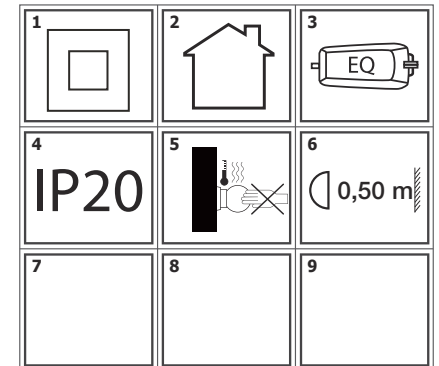

BOMBILLAS - BULBS

**REL** Ref.64198, 64199

1 x LED  15W/LED  
2700K 1340Lm (INCL)  
DRIVER (INCL)  
TOTAL 15W

**REL** Ref.64200, 64201

1 x LED  25W/LED  
2700K 2230Lm (INCL)  
DRIVER (INCL)  
TOTAL 25W

ICONOS - ICONES