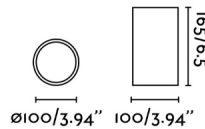

REL is a ceiling lamp for indoor lighting. Made in aluminium finished in black. The light source is LED 25W 2700K 60°, included. This ceiling lamp is ideal for lighting modern spaces.

General characteristics

Fixation	Ceiling
Type	II
IP	20
voltage	100V-240V
Hertz	50/60Hz
Power	25W

Material

Body/Structure	Aluminium
Diffuser	Glass

Finish

Body/Structure	Matt Black
Diffuser	Transparent

Lighting characteristics

Light source included	Yes
Temperature	2700K
LM	2230lm
CRI	>80
Degrees of light aperture	60°
Light direction	Accent lighting
Energy classification	E

Driver

Requires Driver	Yes
Driver embedded	Yes

File download

General documents	Download >
Images	Download >
	Download >