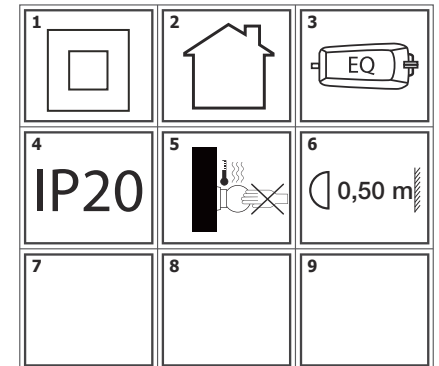

BOMBILLAS - BULBS

REL Ref.64198, 64199

1 x LED  15W/LED
2700K 1340Lm (INCL)
DRIVER (INCL)
TOTAL 15W

REL Ref.64200, 64201

1 x LED  25W/LED
2700K 2230Lm (INCL)
DRIVER (INCL)
TOTAL 25W

ICONOS - ICONES

CARACTERÍSTICAS ESPECÍFICAS
SPECIFIC FEATURES