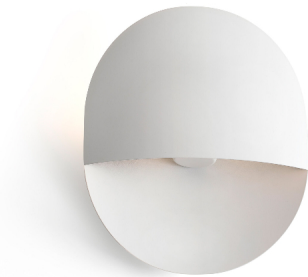

ERES is a modern wall lamp made of metal. It is ideal for indoor lighting.

### General characteristics

Fixation	Wall
Type	I
IP	20
voltage	100V-240V
Hertz	50/60Hz
Power	15W

### Material

Body/Structure	Steel
----------------	-------

### Finish

Body/Structure	Matt White
----------------	------------