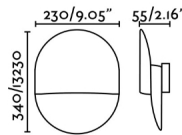

### General characteristics

Fixation	Wall
Type	I
IP	20
voltage	100V-240V
Hertz	50/60Hz
Power	15W